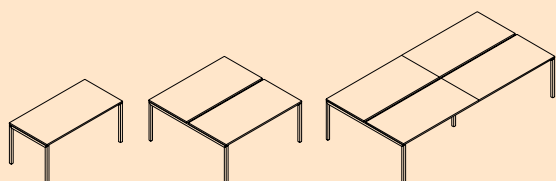

Nova U Flip-top

Desks with a lift-up part of the table top to help you manage all the wiring easier.

Bureau offrant une partie du plan de travail ouvrable permettant un câblage encore plus facile.

Tisch mit kippbarer Arbeitsplatte für bequemere Kabelführung.

Nova U

1200x600x740	1200x1440x740	2400x800x740	2400x1440x740
1400x600x740	1200x1640x740	2800x800x740	2400x1640x740
1200x700x740	1400x1440x740	3200x800x740	2800x1440x740
1200x800x740	1400x1640x740	3600x800x740	2800x1640x740
1400x700x740	1600x1440x740		3200x1440x740
1400x800x740	1600x1640x740		3200x1640x740
1600x700x740	1800x1440x740		3600x1440x740
1600x800x740	1800x1640x740		3600x1640x740
1800x700x740			
1800x800x740			

1400x1200x740	1400x2440x740	Ø2810x740
1600x1200x740	1600x2440x740	
1800x1200x740	1800x2440x740	

800x600x740	1440x600x740
600x800x740	1640x600x740

Nova U Slide

1400x700x743	1400x1440x743	2800x1440x743
1400x800x743	1400x1640x743	2800x1640x743
1600x700x743	1600x1440x743	3200x1440x743
1600x800x743	1600x1640x743	3200x1640x743